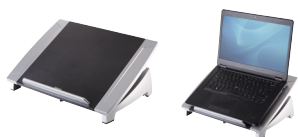

Raise your computer screen to a comfortable viewing angle to help reduce eye and neck strain.

GOOD

Standard Monitor Riser

Adjustable from 2" to 4" in order to elevate monitor display to a preferred viewing height

Staples No. 735534
See product online

BEST

Office Suites™ Monitor Riser

Height adjustable from 4" to 6.5", storage tray, cup holder and space-saving storage to stow laptop underneath

Staples No. 565292
See product online

Office Suites™ Laptop Riser

Adjustable tilt for optimal viewing angle

Staples No. 565301
See product online

Designer Suites™ Laptop Riser

Up to 30° viewing angle, integrated cooling vents and stabilizing front edge